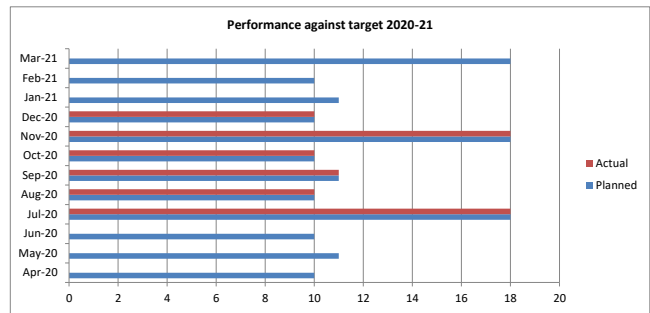

**Ochilview Housing Association**  
**Estate Inspections 2020-21**

Summary by Area				
Month	Planned	Actual	Target	% Completed
Apr-20	10	0	10	0.00%
May-20	11	0	11	0.00%
Jun-20	10	0	10	0.00%
Jul-20	18	18	18	100.00%
Aug-20	10	10	10	100.00%
Sep-20	11	11	11	100.00%
Oct-20	10	10	10	100.00%
Nov-20	18	18	18	100.00%
Dec-20	10	10	10	100.00%
Jan-21	11	0	11	0.00%
Feb-21	10	0	10	0.00%
Mar-21	18	0	18	0.00%
	147	77	147	52.38%