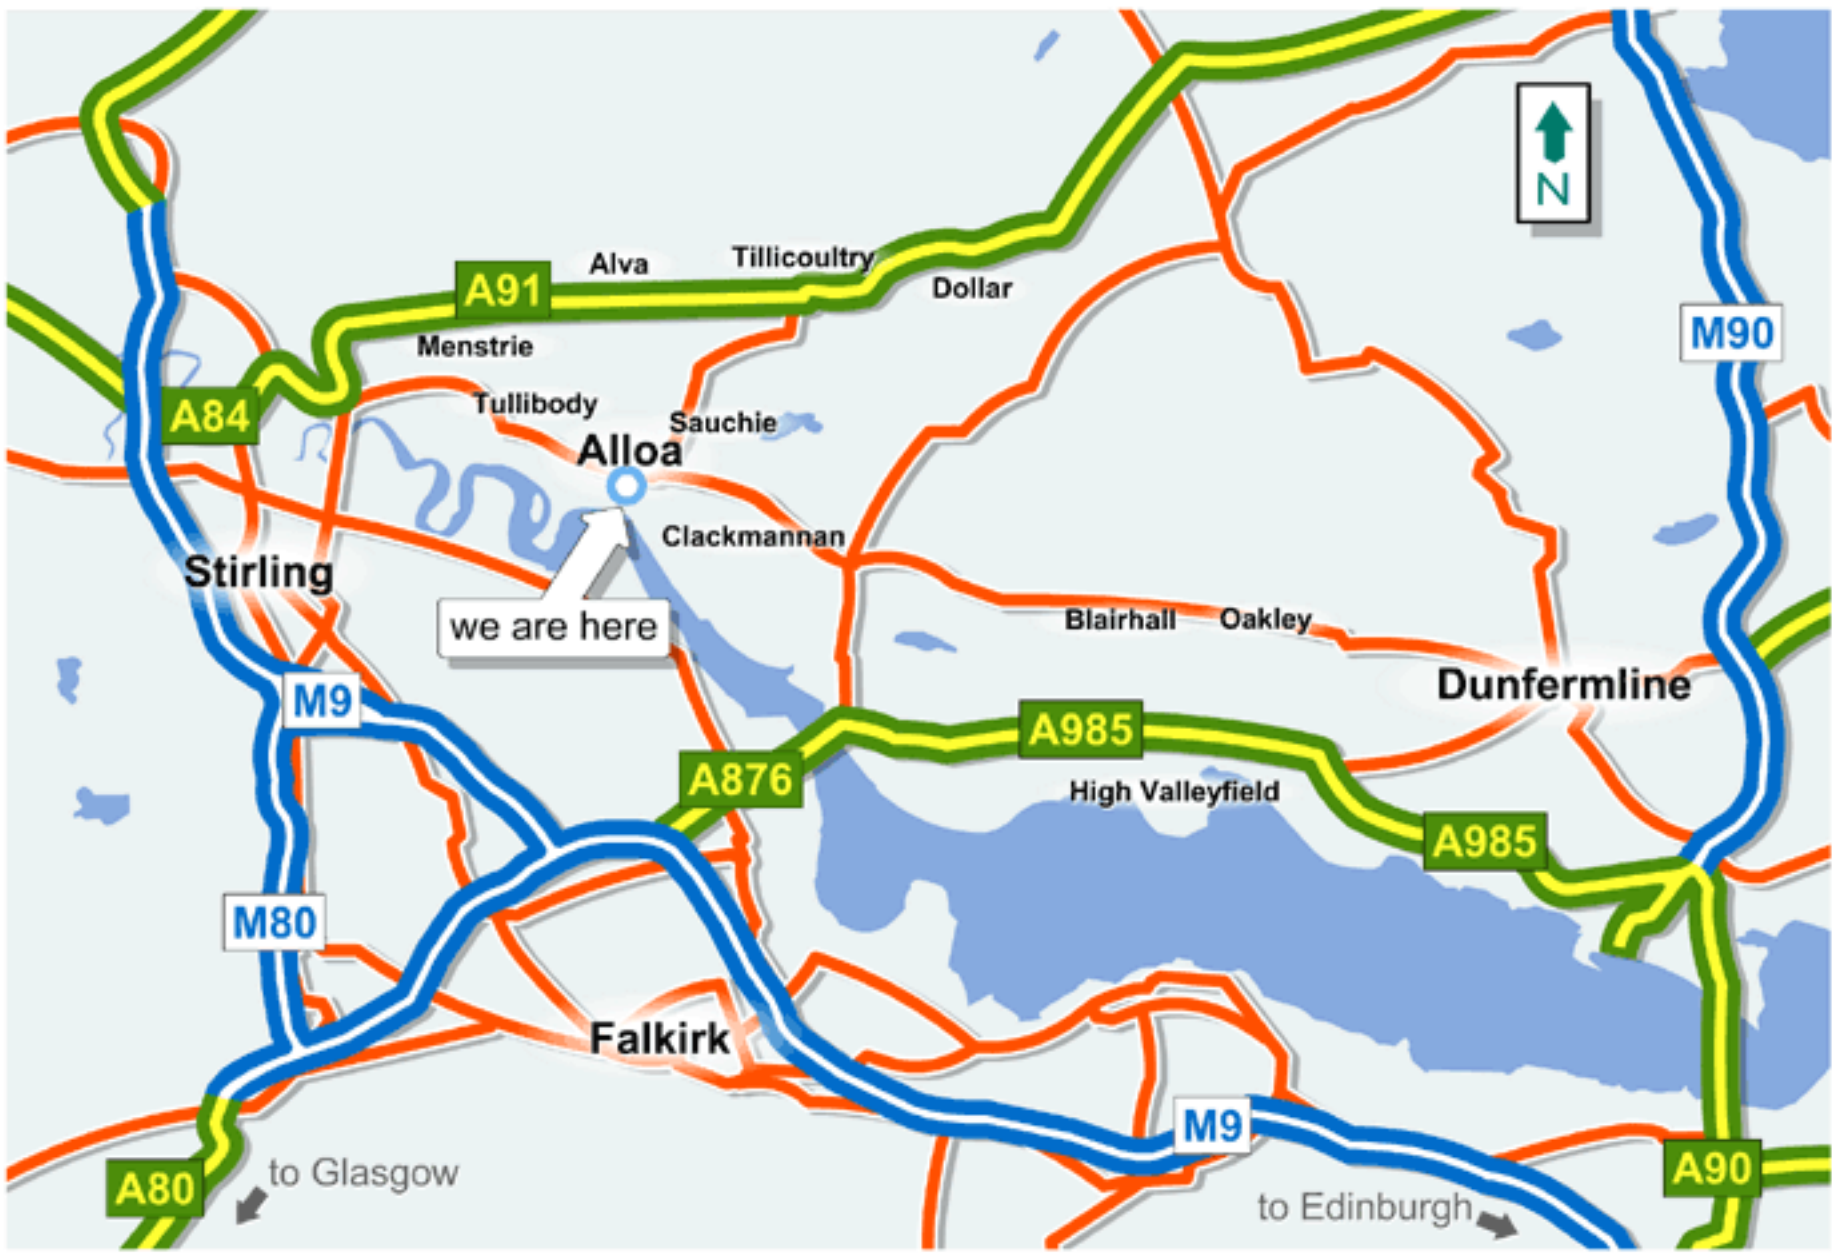

OCHIL VIEW
Housing Association Ltd.

Ochil View Housing Association, Ochil House, Marshill, Alloa, Clackmannanshire, FK10 1AB. Tel: 01259 722899